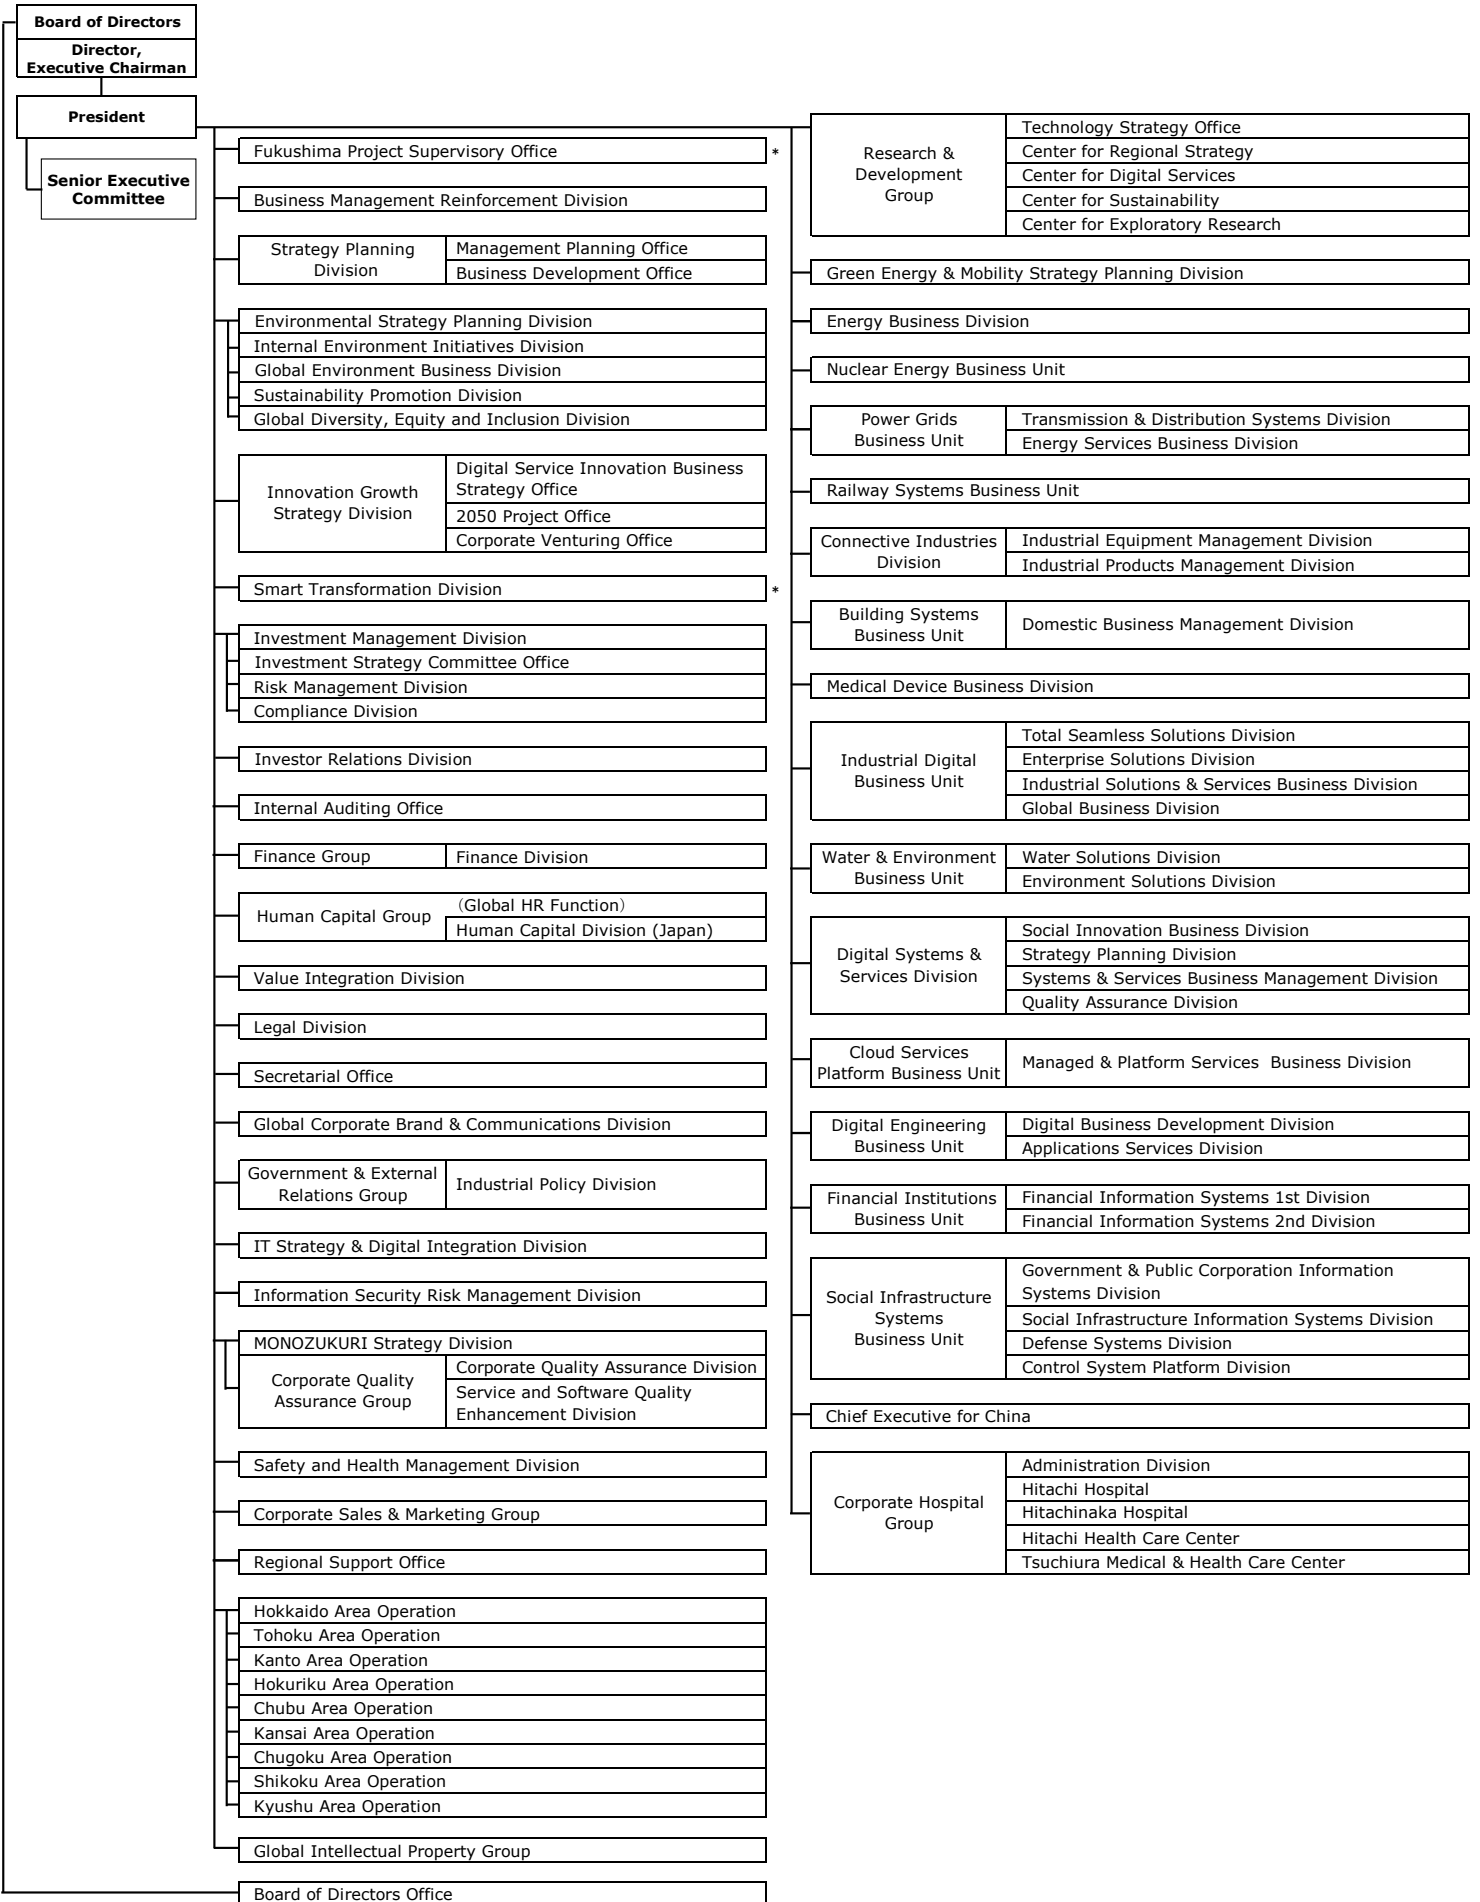

Organization chart of Hitachi, Ltd.
(As of April 1, 2024)

* ... fixed-term organization