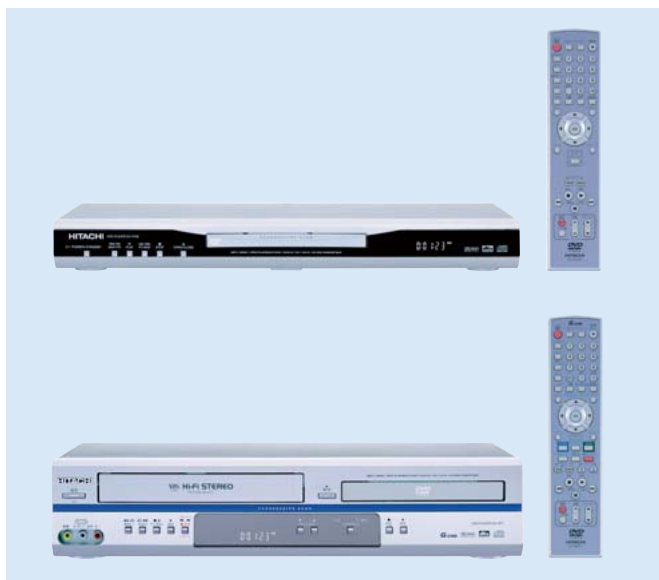

Progressive Playback DVD Players

DV-P700 DVD player (top) and DV-PF7 VHS video-integrated DVD player (bottom)

Beginning in August 2004, Hitachi began releasing its DV-P7000 DVD player and DV-PF7 VHS video-integrated DVD player at the same time as Hi-Vision plasma TVs and other progressive TVs.

[Main features]

- (1) Both models of DVD players have high-image-quality progressive playback capabilities.
- (2) The models can play not only commercially available DVDs, but also MP3 and JPEG files recorded on DVD-Rs, music CDs, CD-R/RWs, and Windows Media* Audio (WMA) files on CDs or DVDs
- (3) The models allow a user to navigate discs to find scenes the user wants to view.
- (4) The DV-P700 has a slim design (only 51-mm thick or about 92% of the thickness of Hitachi's conventional models).
- (5) The DV-PF7 uses half-mirror processing that gives upmarketed presence.

* See "Trademarks" on page 86.

DVD Super Multi Drive (GSA-4163B)

The market for DVD (digital versatile disc) writable drives is growing quickly. In 2004, the number of units sold was double that of the previous year, and number sold in 2005 is expected to be over 150% of the 2004 figure. Hitachi has launched the fourth-generation DVD Super Multi Drive GSA-4163B, which supports all writable DVD formats. This drive can write DVD-R and +R at 16x, which is thought to be the fastest write speed possible for DVDs.