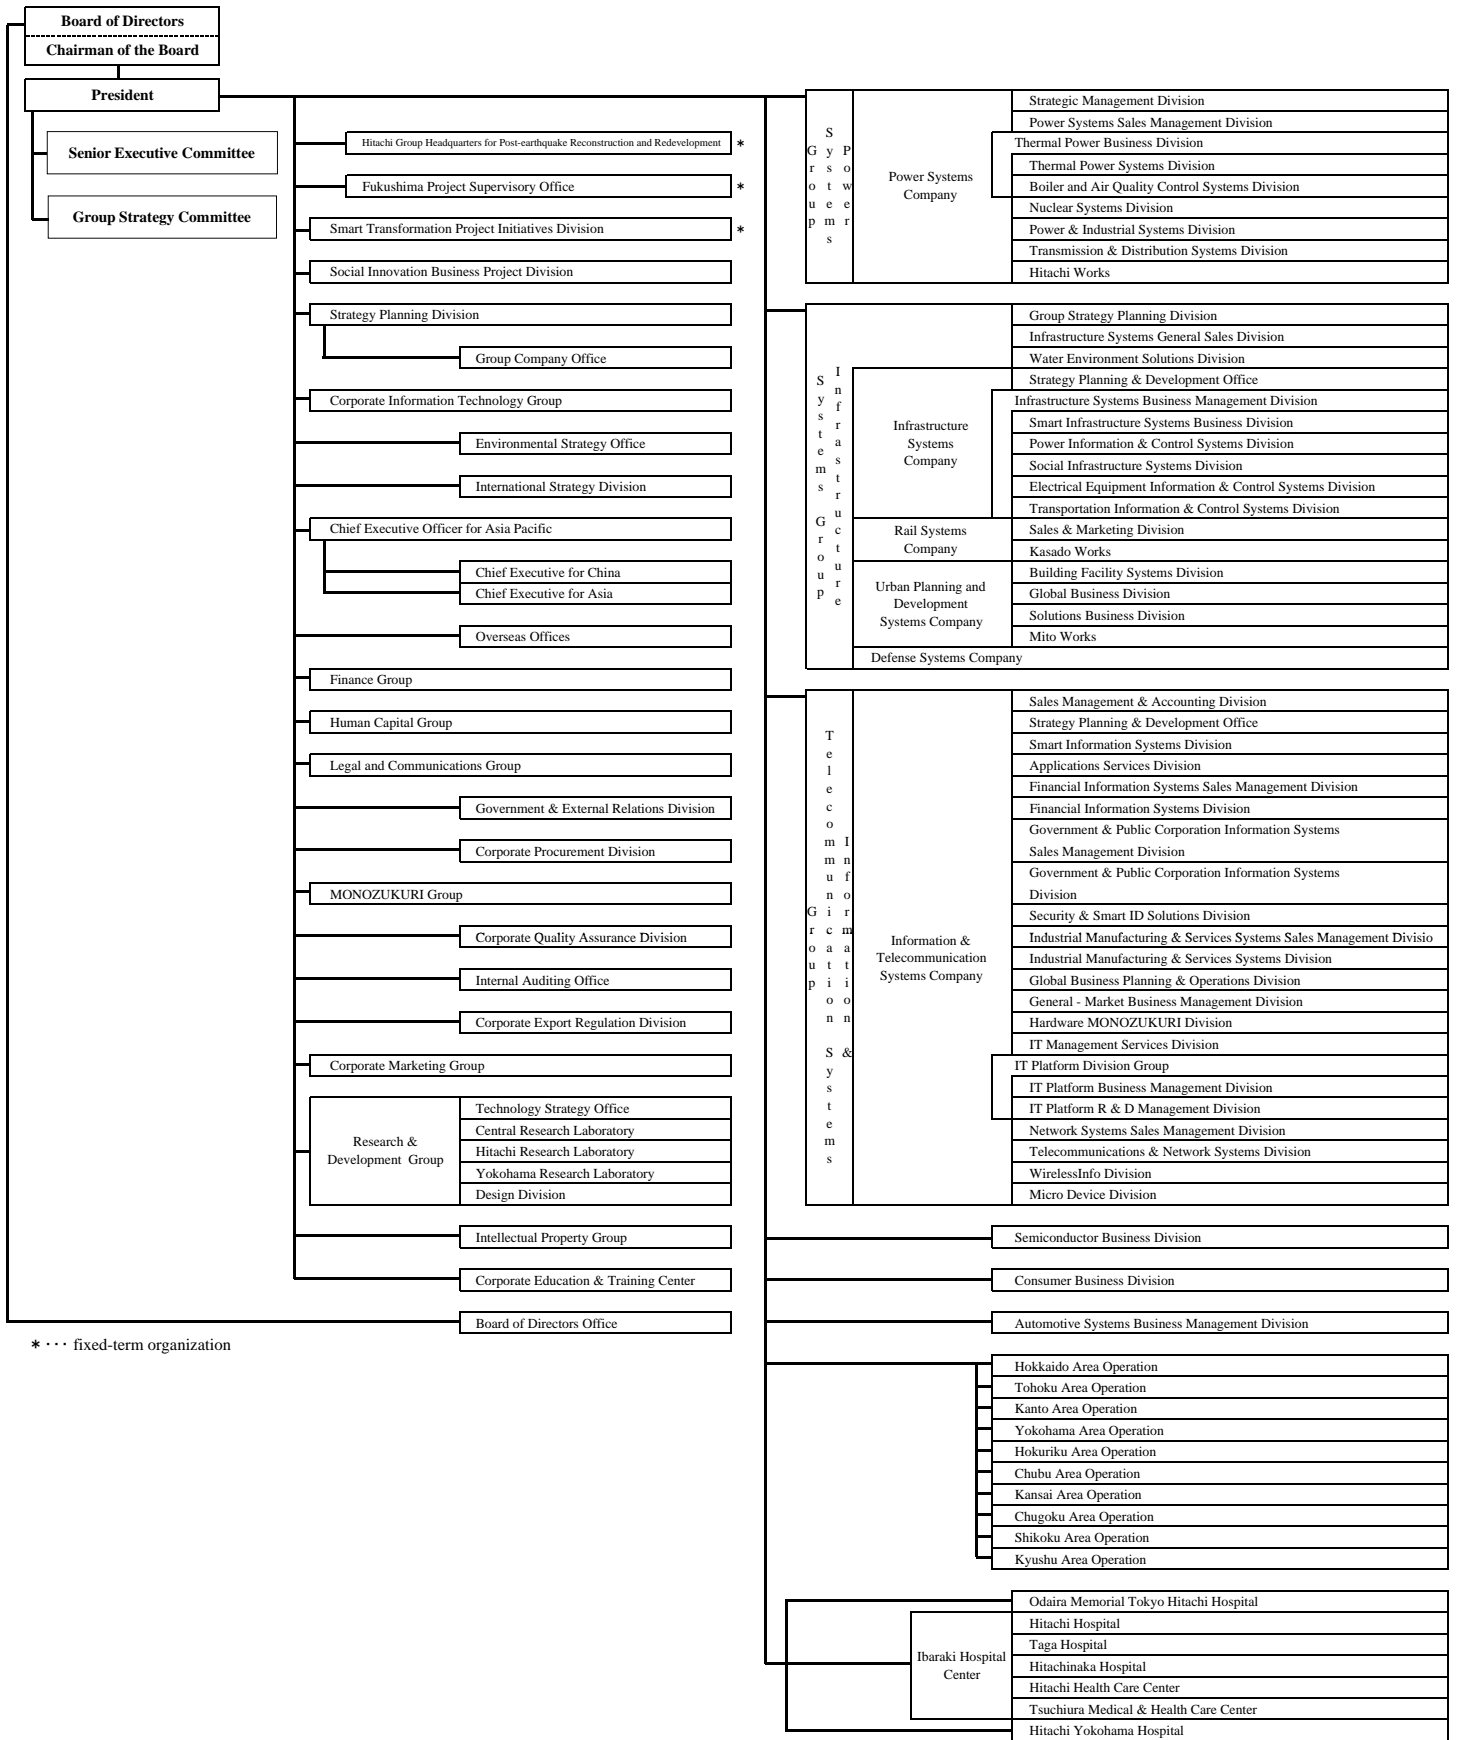

Organization chart of Hitachi,Ltd.
(As of October 1,2012)

* ... fixed-term organization