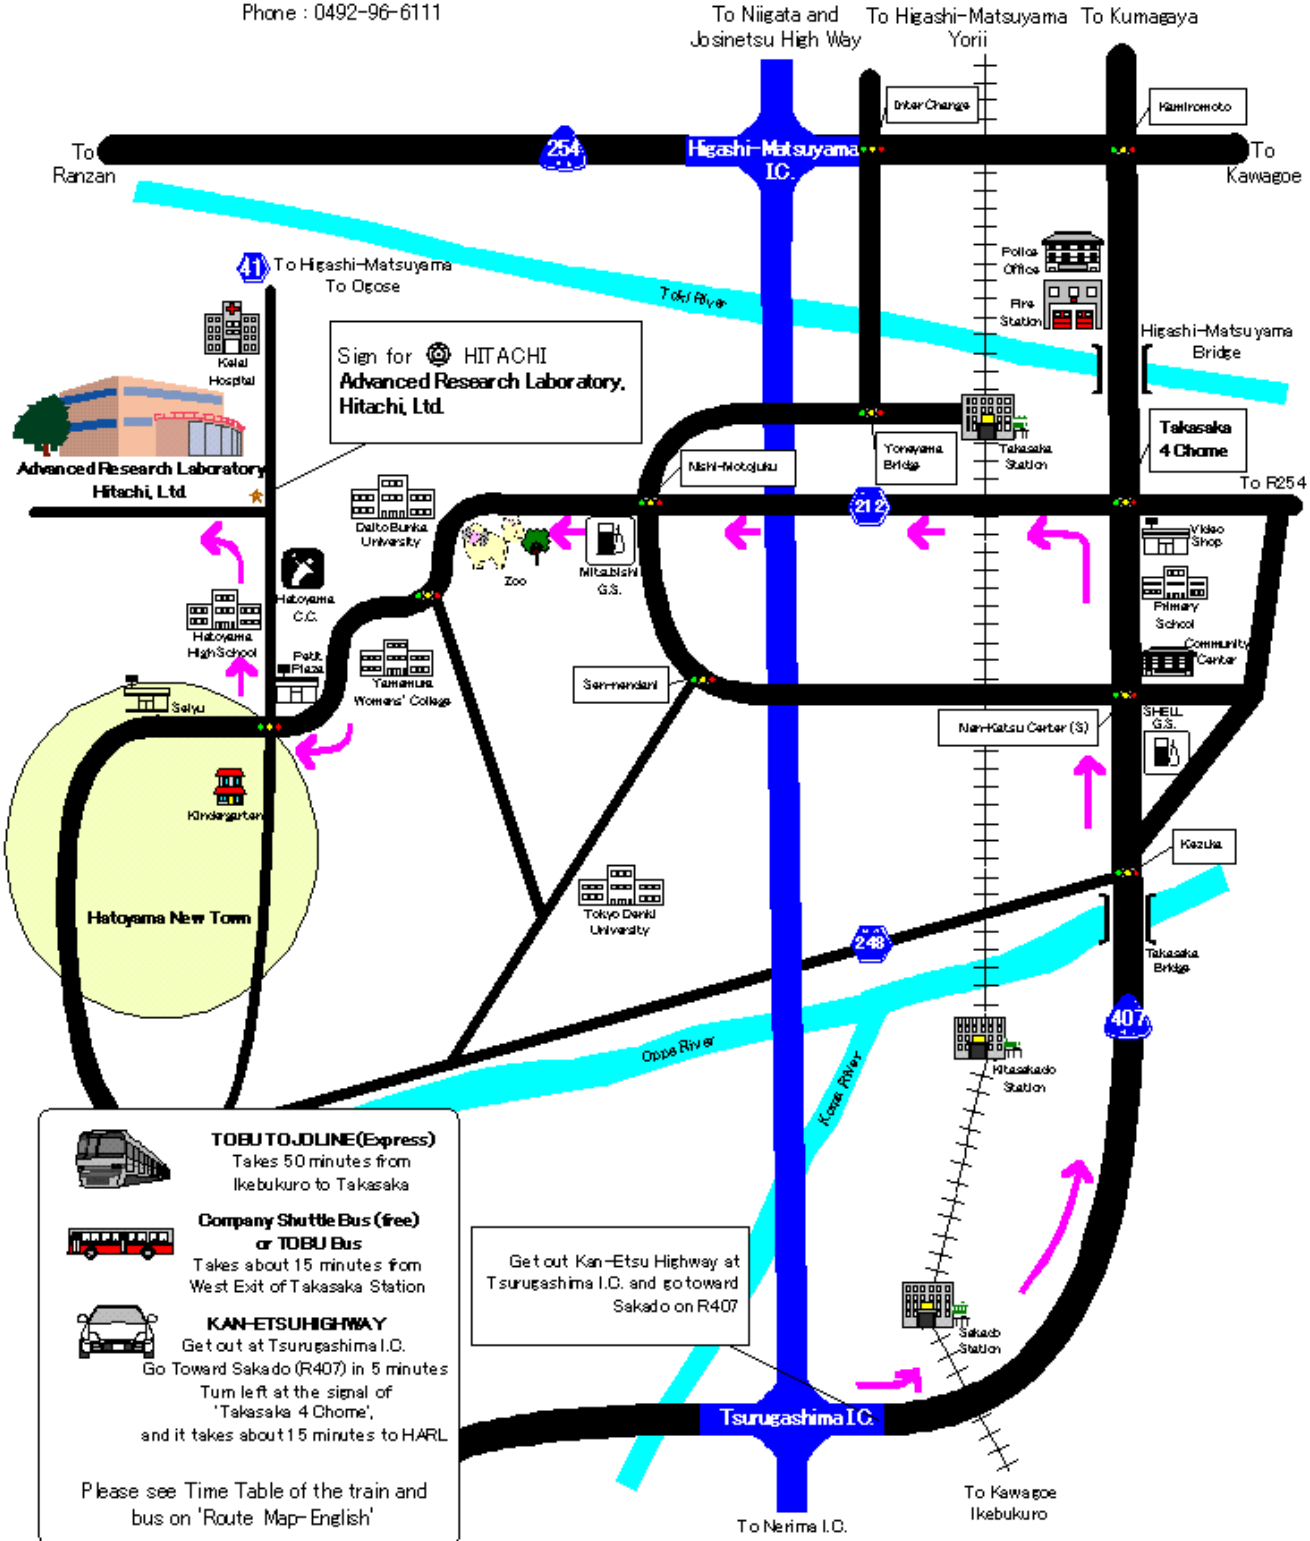

ROUTE MAP

Advanced Research Laboratory, Hitachi, Ltd.

Address : Hatoyama Saitama 350-0395 JAPAN

Phone : 0492-96-6111

Please see Time Table of the train and bus on 'Route Map-English'