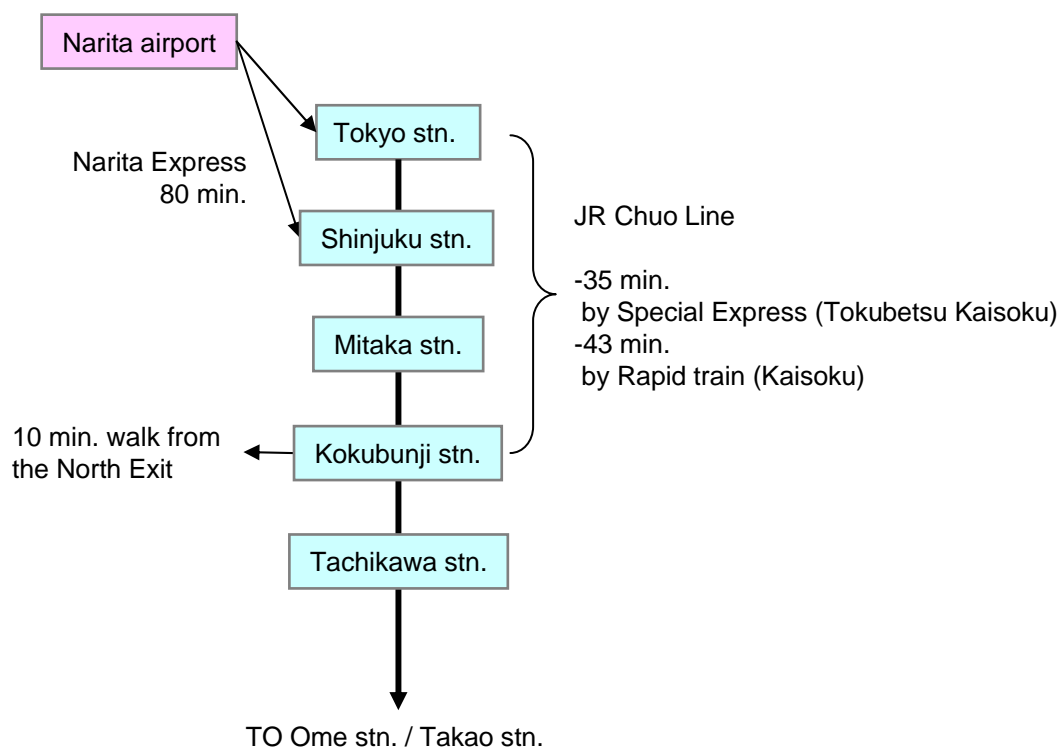

Location of Central Research Laboratory, Hitachi Ltd.

Address:

1-280, Higashi-Koigakubo, Kokubunji-shi, Tokyo 185-8601, Japan

Phone: +81-42-323-1111

Fax: +81-42-327-7695

From Narita Airport to Kokubunji Station

From Kokubunji Station to Hitachi Central Research Laboratory