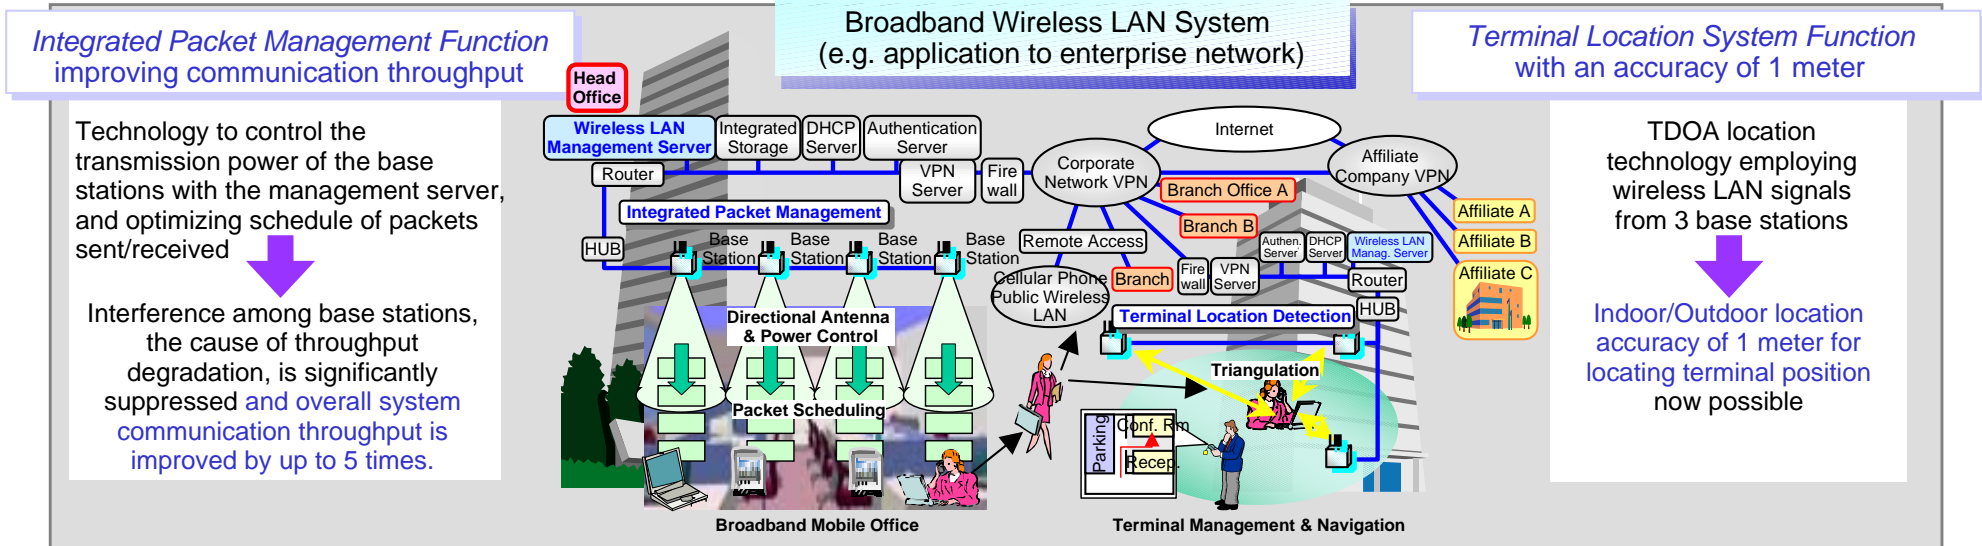

2002/10/22 Release

- New packet management technology on wireless LAN for enterprise & public networks enabling a fivefold increase in data throughput - Indoor/outdoor TDOA location technology with an accuracy of 1 meter also developed -

New wireless LAN technology for enterprise and public networks, “Integrated packet management function”, conforming with IEEE Standard 802.11 and enabling a fivefold increase in data throughput speed was developed, together with a location system with an indoor/outdoor accuracy of 1 meter. This technology is expected to greatly improve the communication environment and security services in the expanding enterprise networks and public wireless LAN services.