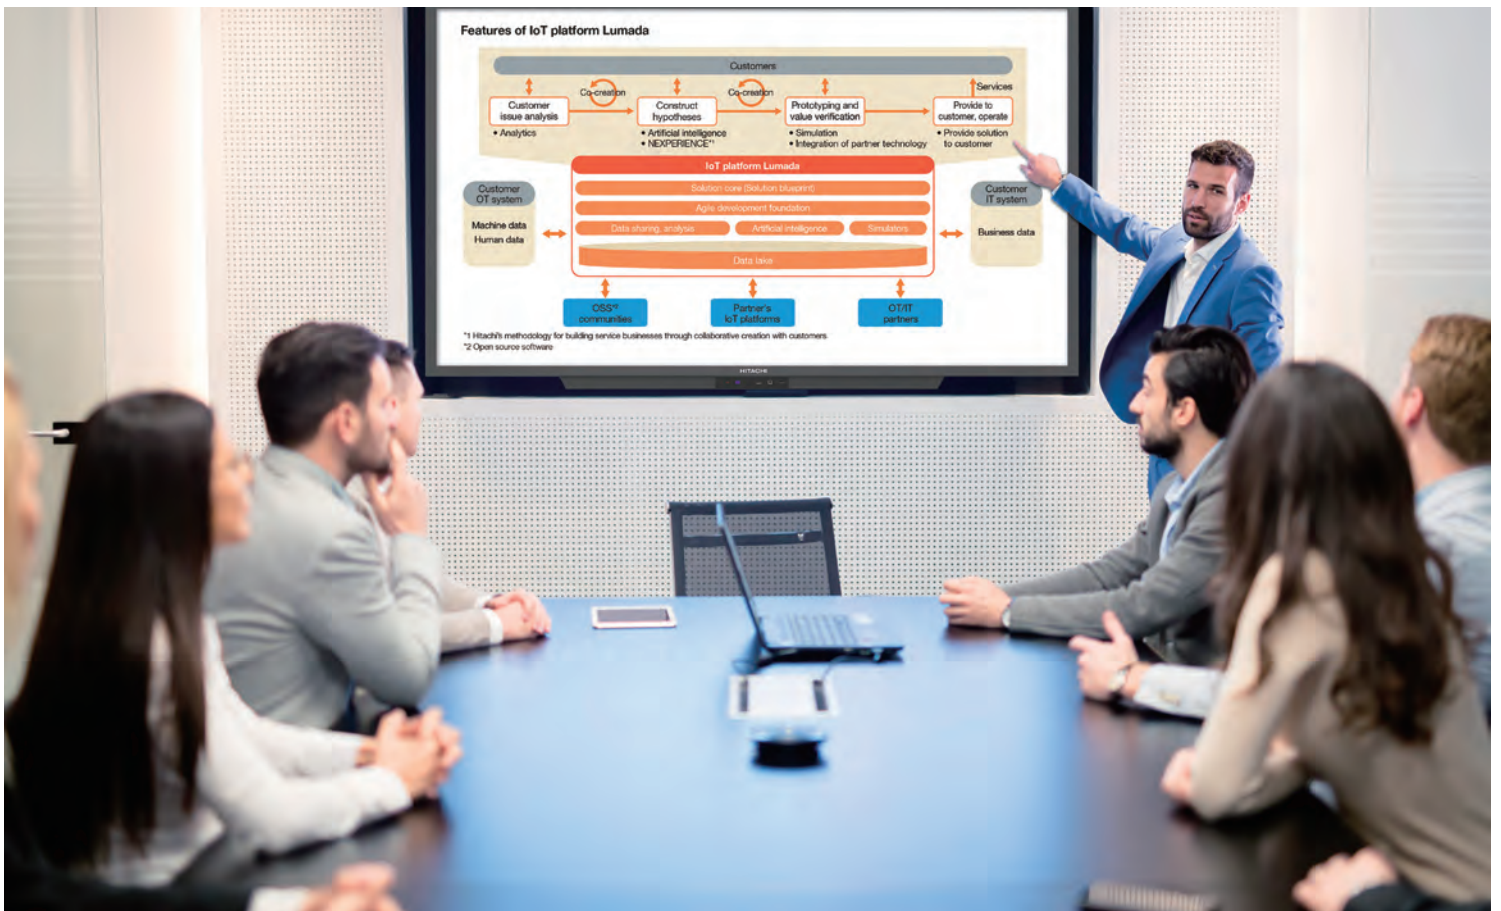

# UHD Interactive Flat Panel Display

65inch UHD Interactive Flat Panel Display

75inch UHD Interactive Flat Panel Display

86inch UHD Interactive Flat Panel Display

### Easy impressive annotation

- ▶ You can write easily over any screen to make your presentation more impressive and dynamic

### Up to 20 touch points (simultaneous)

- ▶ Ideal function for classrooms
- ▶ You can write from both right and left sides simultaneously

**Front facing stereo speakers (40W total)**

- ▶ 40W stereo speakers facilitates delivery of bold sound to your audience

**Front HDMI and USB inputs**

- ▶ Simply plug in your computer with front HDMI and USB inputs for touch control and you are ready to go

**Additional convenient features**

- ▶ LAN port for control, OPS slot, magnetic stylus pens, and four carrying handles on the rear