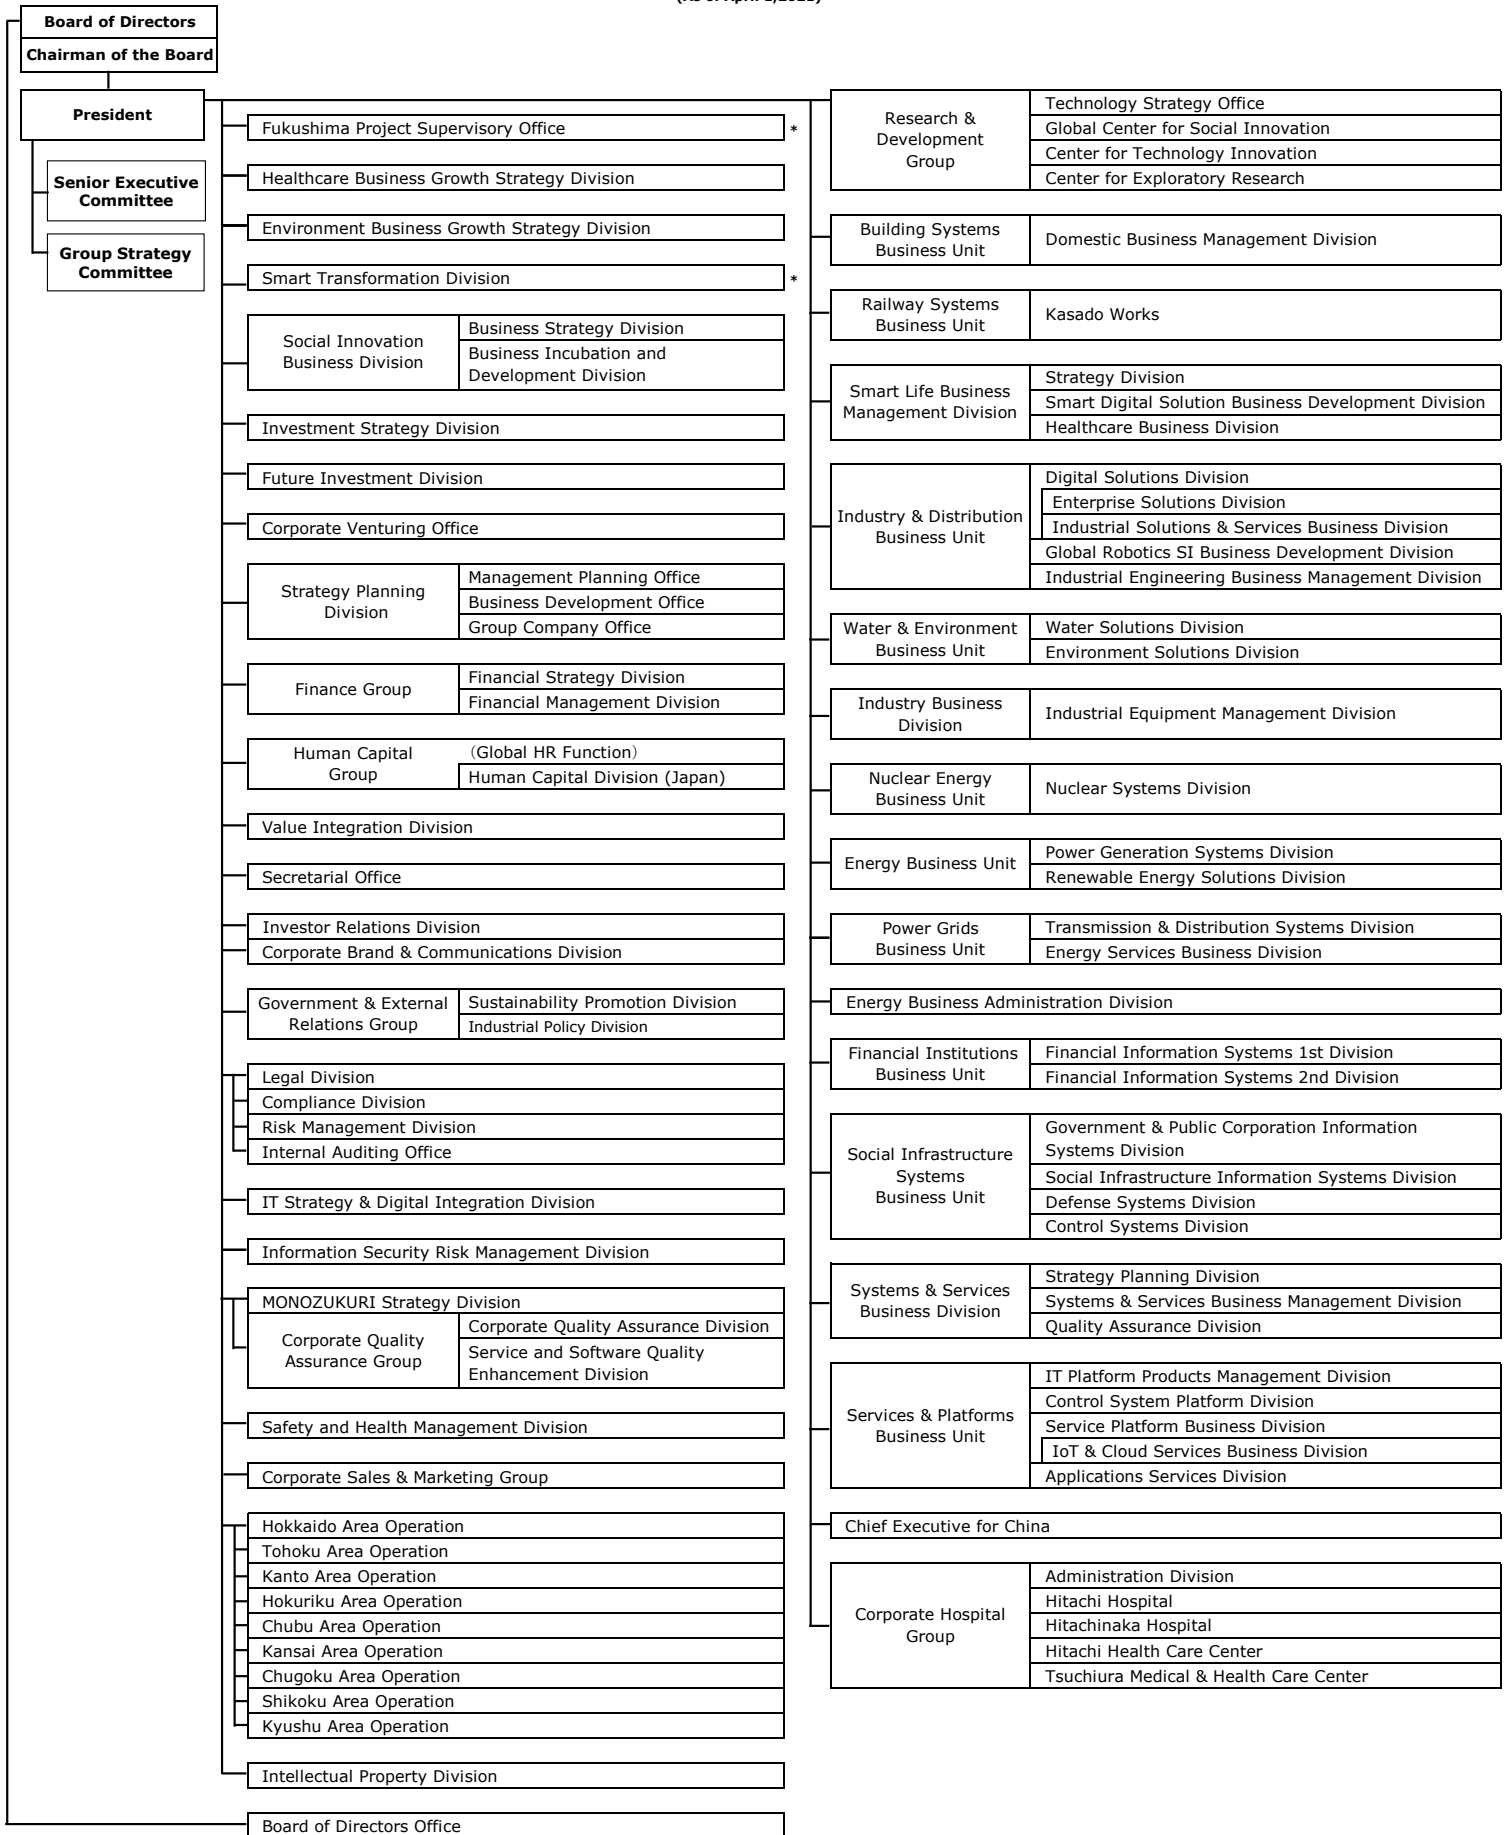

Organization chart of Hitachi, Ltd.

(As of April 1, 2021)

* ... fixed-term organization